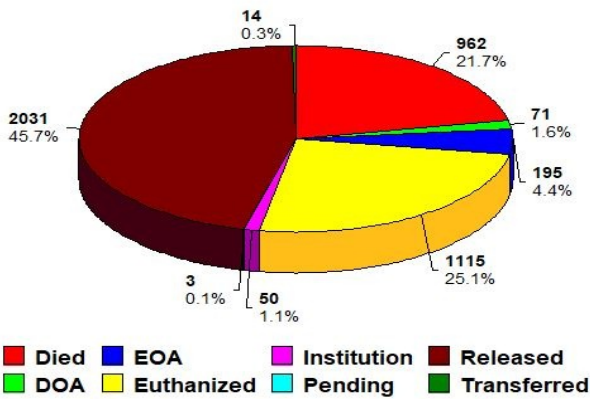

Bird Patient Disposition by Year
Three Rivers Avian Center

	Died	DOA	EOA	Euthanized	Institution	Pending	Released	Transferred	Total
1990		5		7			8		20
1991		8		16			18		42
1992		17		12	8		21	4	62
1993		14		16	2		25	2	59
1994		35		22	6		37		100
1995		31		23	6		54		114
1996		43		28	3		57		131
1997		40		57	2		84	1	184
1998		35	1	38	3		73		150
1999		48	2	54	1		98		203
2000		42	1	62	4		80		189
2001		44	1	47			100		192
2002		55	19	47			103		224
2003		50	4	58	2		90		204
2004		42	4	50	1		102		199
2005		34	6	45			63		148
2006		30	6	51	2		89		178
2007		23	1	46	2		91		163
2008		29		54	1		99		183
2009		38		56			99		193
2010		42		75			83		200
2011		28		46			65	2	141
2012		33	2	37			73		145
2013		17	3	28			79		127
2014		49	2	55	43	1	86	5	241
2015		33	2	41	36	1	82		195
2016		43	13	54	18	2	95		225
2017		54	4	45	43	3	77		229
Total	962	71	195	1115	50	3	2031	14	4441

*EOA = Euthanized On Arrival

This designation was begun in 2014 to help differentiate those patients we attempted to treat for their injuries from those we deemed beyond recovery.

“Institution” designated those birds who have been kept at TRAC over the years to act as Educational Ambassadors. Of the 50, 13 are currently still at TRAC.

“Transferred” designates those birds which were moved to other facilities.

(EOA = Euthanized On Arrival, no treatment attempted)

Disposition as Percent of Intake by Year

Patient Disposition by Species 1990 - 2017
Three Rivers Avian Center