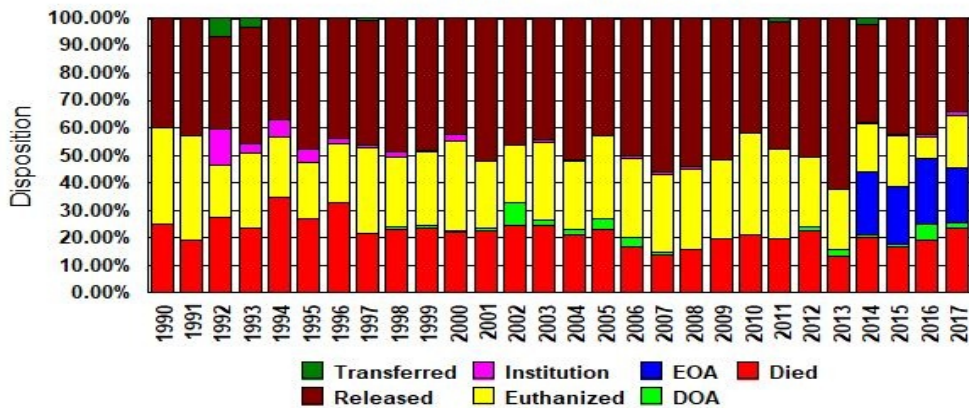

Bird Patient Disposition by Year
Three Rivers Avian Center

	Died	DOA	EOA	Euthanized	Institution	Pending	Released	Transferred	Total
1990		5		7			8		20
1991		8		16			18		42
1992		17		12	8		21	4	62
1993		14		16	2		25	2	59
1994		35		22	6		37		100
1995		31		23	6		54		114
1996		43		28	3		57		131
1997		40		57	2		84	1	184
1998		35	1	38	3		73		150
1999		48	2	54	1		98		203
2000		42	1	62	4		80		189
2001		44	1	47			100		192
2002		55	19	47			103		224
2003		50	4	58	2		90		204
2004		42	4	50	1		102		199
2005		34	6	45			63		148
2006		30	6	51	2		89		178
2007		23	1	46	2		91		163
2008		29		54	1		99		183
2009		38		56			99		193
2010		42		75			83		200
2011		28		46			65	2	141
2012		33	2	37			73		145
2013		17	3	28			79		127
2014		49	2	55	43	1	86	5	241
2015		33	2	41	36	1	82		195
2016		43	13	54	18	2	95		225
2017		54	4	45	43	3	77		229
Total	962	71	195	1115	50	3	2031	14	4441

*EOA = Euthanized On Arrival

This designation was begun in 2014 to help differentiate those patients we attempted to treat for their injuries from those we deemed beyond recovery.

“Institution” designated those birds who have been kept at TRAC over the years to act as Educational Ambassadors. Of the 50, 13 are currently still at TRAC.

“Transferred” designates those birds which were moved to other facilities.

(EOA = Euthanized On Arrival, no treatment attempted)

Disposition as Percent of Intake by Year

Patient Disposition by Species 1990 - 2017
Three Rivers Avian Center